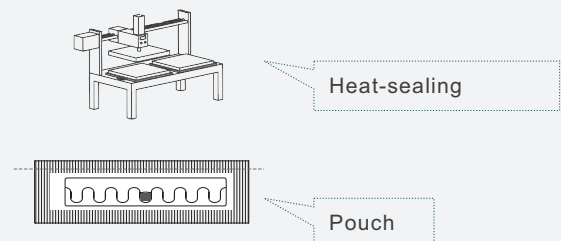

## Technical Features

Model	Nebula LA711-P
<b>RFID Features</b>	
Air Interface Protocol	EPC Class 1 Gen 2, ISO / IEC 18000-63 Type C
Frequency	860-960 MHz
Chip Type	NXP Ucode 9xe
Memory	User - N/A; EPC - 128 bits; TID - 96 bits
Data Storage	> 20 years
Re-write	100,000 times
Read Range (2W ERP)	FCC: > 7.5 m (24.6 ft) ETSI: > 6.0 m (19.7 ft)
<b>Physical Features</b>	
Dimension	70 x 22 mm (2.70 x 0.87 in)
Thickness	1.00 mm (0.04 in) on chip location only, Rest of tag is 0.65mm (0.03 in)
Weight	0.80 g
Material	Polyester
Installation	Heat-seal the tag onto the textile at 210°C and 0.6-0.8 MPa for 20 seconds or pouch
<b>Durability Features</b>	
Lifespan	200 washing cycles or 3 years, whichever comes first
Washing Method	Laundry, Dry cleaning
Water Extraction Pressure	60 bars
Chemical Resistance	Detergent, Softener, Bleach (Oxygen / Chlorine), Alkali
Washing Temperature	90°C (194°F) / 15 minutes
Pre-drying in Tumble	180°C (356°F) / 30 minutes
Ironing Temperature	185°C (365°F) / 10 seconds
Sterilization Temperature	135°C (275°F) / 20 minutes
<b>Other Features</b>	
Humidity / Temperature-Operating	-20~+85°C (-4~+185°F) / 8~95%RH
Customization	Printing, Encoding, Design, etc.
Package	500 pcs / roll, 8 roll / box