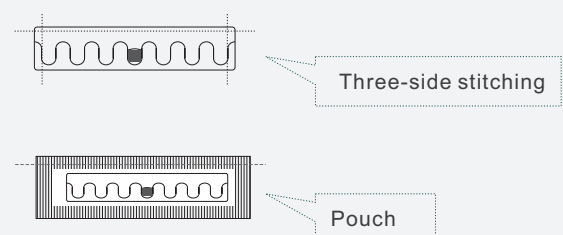

Multiple installation methods are available, such as sewing, heat sealing, pouch, also soft and lightweight for textile integration. Due to the special antenna material, they are compatible for needle detector and MRI (Magnetic Resonance Imaging) machine.

Installation

Technical Features

Model	Hydro LA438
RFID Features	
Air Interface Protocol	EPC Class 1 Gen 2, ISO / IEC 18000-63 Type C
Frequency	860-960 MHz
Chip Type	NXP Ucode 9xe
Memory	User - N/A; EPC - 128 bits; TID - 96 bits
Data Storage	> 20 years
Re-write	100,000 times
Read Range (2W ERP)	FCC: > 2.2 m (7.2 ft) ETSI: > 3.2 m (10.5 ft)
Physical Features	
Dimension	30 x 10 mm (1.18 x 0.39 in)
Thickness	1.40 mm (0.06 in) on chip location only, Rest of tag is 0.60 mm (0.03 in)
Weight	0.15 g
Material	Polyester
Installation	Three-side stitching or pouch
Durability Features	
Lifespan	200 washing cycles or 3 years, whichever comes first
Washing Method	Laundry, Dry cleaning
Water Extraction Pressure	60 bars
Chemical Resistance	Detergent, Softener, Bleach (Oxygen / Chlorine), Alkali
Washing Temperature	90°C (194°F) / 15 minutes
Pre-drying in Tumble	180°C (356°F) / 30 minutes
Ironing Temperature	185°C (365°F) / 10 seconds
Sterilization Temperature	135°C (275°F) / 20 minutes
Other Features	
Humidity / Temperature-Operating	-20~+85°C (-4~+185°F) / 8~95%RH
Customization	Printing, Encoding, Design, etc.
Package	1000 pcs / bag, 30 bag / box