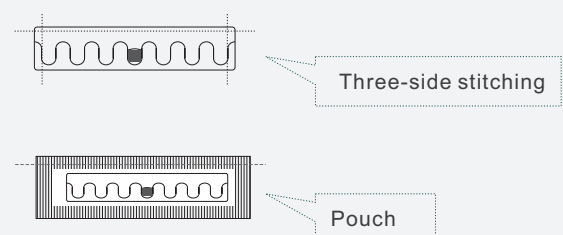

Multiple installation methods are available, such as sewing, heat sealing, pouch, also soft and lightweight for textile integration. Due to the special antenna material, they are compatible for needle detector and MRI (Magnetic Resonance Imaging) machine.

Installation

Technical Features

Model	Hydro LA434
RFID Features	
Air Interface Protocol	EPC Class 1 Gen 2, ISO / IEC 18000-63 Type C
Frequency	860-960 MHz
Chip Type	Impinj Monza 830
Memory	User - N/A; EPC - 128 bits; TID - 96 bits
Data Storage	> 20 years
Re-write	100,000 times
Read Range (2W ERP)	FCC: > 11.5 m (37.7 ft) ETSI: > 15.0 m (49.2 ft)
Physical Features	
Dimension	70 x 15 mm (2.70 x 0.60 in)
Thickness	1.40 mm (0.06 in) on chip location only, Rest of tag is 0.60 mm (0.03 in)
Weight	0.45 g
Material	Polyester
Installation	Three-side stitching or pouch
Durability Features	
Lifespan	200 washing cycles or 3 years, whichever comes first
Washing Method	Laundry, Dry cleaning
Water Extraction Pressure	60 bars
Chemical Resistance	Detergent, Softener, Bleach (Oxygen / Chlorine), Alkali
Washing Temperature	90°C (194°F) / 15 minutes
Pre-drying in Tumble	180°C (356°F) / 30 minutes
Ironing Temperature	185°C (365°F) / 10 seconds
Sterilization Temperature	135°C (275°F) / 20 minutes
Other Features	
Humidity / Temperature-Operating	-20~+85°C (-4~+185°F) / 8~95%RH
Customization	Printing, Encoding, Design, etc.
Package	1000 pcs / bag, 15 bag / box