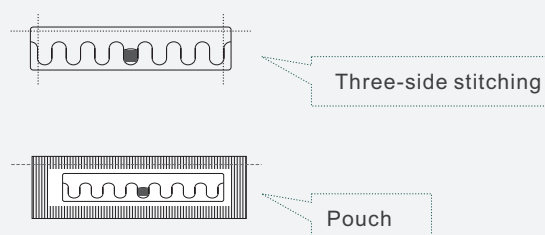

Multiple installation methods are available, such as sewing, heat sealing, pouch, also soft and lightweight for textile integration. Due to the special antenna material, they are compatible for needle detector and MRI (Magnetic Resonance Imaging) machine.

Installation

Technical Features

Model	Hydro LA432
RFID Features	
Air Interface Protocol	EPC Class 1 Gen 2, ISO / IEC 18000-63 Type C
Frequency	860-960 MHz
Chip Type	NXP Ucode 9xe
Memory	User - N/A; EPC - 128 bits; TID - 96 bits
Data Storage	> 20 years
Re-write	100,000 times
Read Range (2W ERP)	FCC: > 10.0 m (32.8 ft) ETSI: > 12.5 m (41.0 ft)
Physical Features	
Dimension	70 x 17 mm (2.70 x 0.67 in)
Thickness	1.40 mm (0.06 in) on chip location only, Rest of tag is 0.60 mm (0.03 in)
Weight	0.50 g
Material	Polyester
Installation	Three-side stitching or pouch
Durability Features	
Lifespan	200 washing cycles or 3 years, whichever comes first
Washing Method	Laundry, Dry cleaning
Water Extraction Pressure	60 bars
Chemical Resistance	Detergent, Softener, Bleach (Oxygen / Chlorine), Alkali
Washing Temperature	90°C (194°F) / 15 minutes
Pre-drying in Tumble	180°C (356°F) / 30 minutes
Ironing Temperature	185°C (365°F) / 10 seconds
Sterilization Temperature	135°C (275°F) / 20 minutes
Other Features	
Humidity / Temperature-Operating	-20~+85°C (-4~+185°F) / 8~95%RH
Customization	Printing, Encoding, Design, etc.
Package	1000 pcs / bag, 15 bag / box