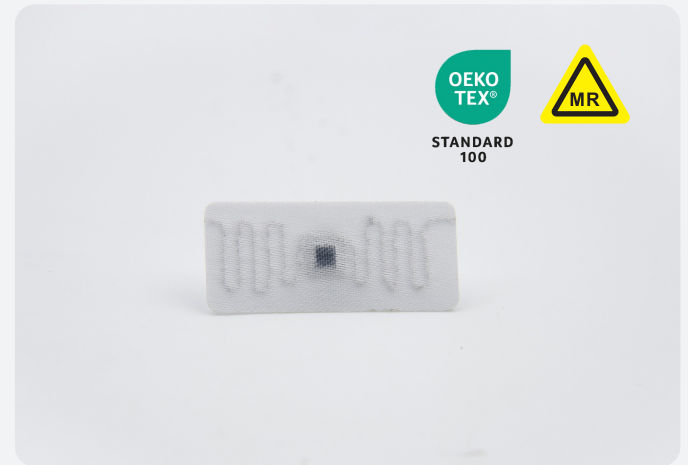

## Hydro LA427

35 x 15 mm U9xe

With the RFID, one of most widely used automatic identification (Auto-ID) technology, RICHRFID laundry tags are with unique ID in the new generation RFID chip and support high-speed bulk reading, ultimate solution for seamless textile management. No more missing inventory, mix-ups, or time-consuming manual counts—simply scan and know exactly where each item is at all times. Durable, discreet, and easy to integrate into your workflow, the RFID Laundry Tag streamlines operations and gives the total control of textiles.

Engineered for textile identification and tracking in industrial and commercial laundry environments, RICHRFID laundry tags, with solid chip encapsulation and firm antenna, are built to survive harsh conditions, high temperatures (drying/iron), aggressive chemicals, detergents, high-pressure washing, drying, and hundreds of cycles, typically 200, while remaining discreet, comfortable (no sharp edges), and fully functional and provide real-time visibility and full lifecycle traceability of textiles from distribution to return, helping reduce losses, improve inventory accuracy, and streamline operations.

Multiple installation methods are available, such as sewing, heat sealing, pouch, also soft and lightweight for textile integration. Due to the special antenna material, they are compatible for needle detector and MRI (Magnetic Resonance Imaging) machine.