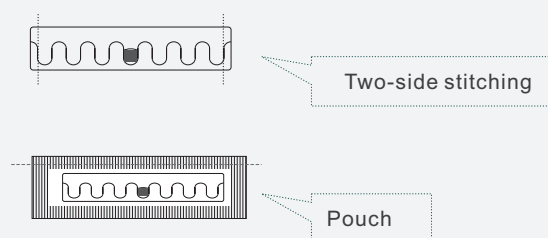

Installation