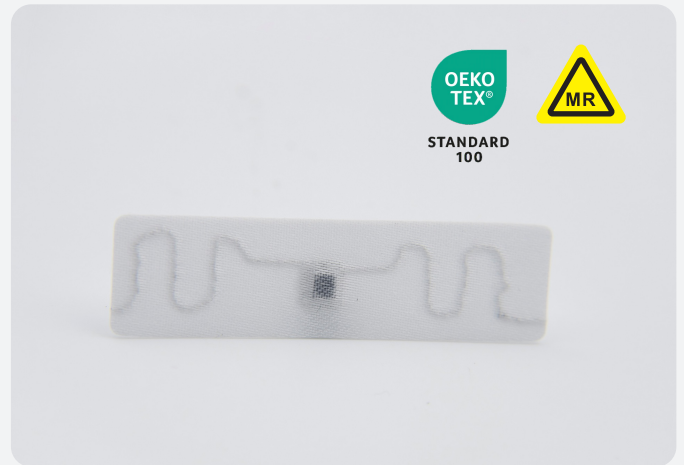

Designed for high-volume textile services in hotels, hospitals, industrial workwear, and linen rental operations, they provide real-time visibility and full lifecycle traceability of textiles from distribution to return, helping reduce losses, improve inventory accuracy, raise efficiency, optimize process and cut costs.

Engineered for textile identification and tracking in industrial and commercial laundry environments, RICHRFID laundry tags, with solid chip encapsulation and firm antenna, are built to survive harsh conditions, high temperatures (drying/iron), aggressive chemicals, detergents, high-pressure washing, drying, and hundreds of cycles, typically 200, while remaining discreet, comfortable (no sharp edges), and fully functional and provide real-time visibility and full lifecycle traceability of textiles from distribution to return, helping reduce losses, improve inventory accuracy, and streamline operations.

Multiple installation methods are available, such as sewing, heat sealing, pouch, also soft and lightweight for textile integration. Due to the special antenna material, they are compatible for needle detector and MRI (Magnetic Resonance Imaging) machine.