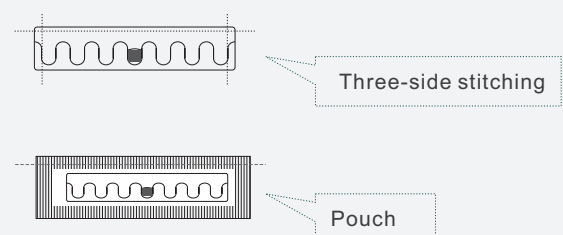

Multiple installation methods are available, such as sewing, heat sealing, pouch, also soft and lightweight for textile integration. Due to the special antenna material, they are compatible for needle detector and MRI (Magnetic Resonance Imaging) machine.

Installation

Technical Features

Model	Hydro LA425
RFID Features	
Air Interface Protocol	EPC Class 1 Gen 2, ISO / IEC 18000-63 Type C
Frequency	860-960 MHz
Chip Type	NXP Ucode 9xe
Memory	User - N/A; EPC - 128 bits; TID - 96 bits
Data Storage	> 20 years
Re-write	100,000 times
Read Range (2W ERP)	FCC: > 6.0 m (19.7 ft) ETSI: > 11.0 m (36.1 ft)
Physical Features	
Dimension	58 x 15 mm (2.28 x 0.60 in)
Thickness	1.40 mm (0.06 in) on chip location only, Rest of tag is 0.60 mm (0.03 in)
Weight	0.36 g
Material	Polyester
Installation	Three-side stitching or pouch
Durability Features	
Lifespan	200 washing cycles or 3 years, whichever comes first
Washing Method	Laundry, Dry cleaning
Water Extraction Pressure	60 bars
Chemical Resistance	Detergent, Softener, Bleach (Oxygen / Chlorine), Alkali
Washing Temperature	90°C (194°F) / 15 minutes
Pre-drying in Tumble	180°C (356°F) / 30 minutes
Ironing Temperature	185°C (365°F) / 10 seconds
Sterilization Temperature	135°C (275°F) / 20 minutes
Other Features	
Humidity / Temperature-Operating	-20~+85°C (-4~+185°F) / 8~95%RH
Customization	Printing, Encoding, Design, etc.
Package	1000 pcs / bag, 20 bag / box