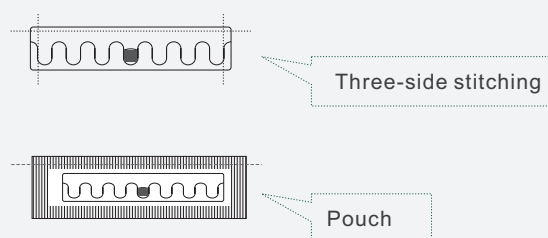

Installation