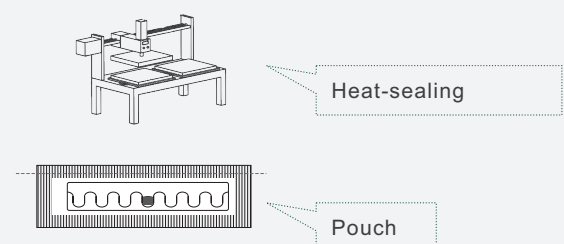

Multiple installation methods are available, such as sewing, heat sealing, pouch, also soft and lightweight for textile integration. Due to the special antenna material, they are compatible for needle detector and MRI (Magnetic Resonance Imaging) machine.

Installation

Technical Features

Model	Hydro LA422-P
RFID Features	
Air Interface Protocol	EPC Class 1 Gen 2, ISO / IEC 18000-63 Type C
Frequency	860-960 MHz
Chip Type	NXP Ucode 9xe
Memory	User - N/A; EPC - 128 bits; TID - 96 bits
Data Storage	> 20 years
Re-write	100,000 times
Read Range (2W ERP)	FCC: > 13.0 m (42.7 ft) ETSI: > 15.0 m (49.2 ft)
Physical Features	
Dimension	86 x 16 mm (3.39 x 0.63 in)
Thickness	1.50 mm (0.06 in) on chip location only, Rest of tag is 0.60 mm (0.03 in)
Weight	0.45 g
Material	Polyester
Installation	Heat-seal the tag onto the textile at 210°C and 0.6-0.8 MPa for 20 seconds or pouch
Durability Features	
Lifespan	200 washing cycles or 3 years, whichever comes first
Washing Method	Laundry, Dry cleaning
Water Extraction Pressure	60 bars
Chemical Resistance	Detergent, Softener, Bleach (Oxygen / Chlorine), Alkali
Washing Temperature	90°C (194°F) / 15 minutes
Pre-drying in Tumble	180°C (356°F) / 30 minutes
Ironing Temperature	185°C (365°F) / 10 seconds
Sterilization Temperature	135°C (275°F) / 20 minutes
Other Features	
Humidity / Temperature-Operating	-20~+85°C (-4~+185°F) / 8~95%RH
Customization	Printing, Encoding, Design, etc.
Package	1000 pcs / bag, 15 bag / box