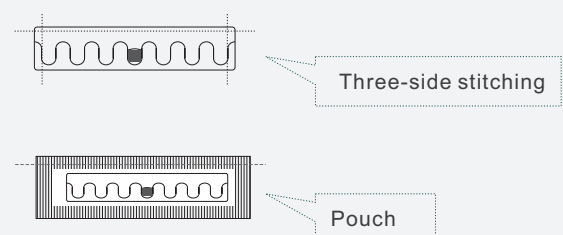

Installation