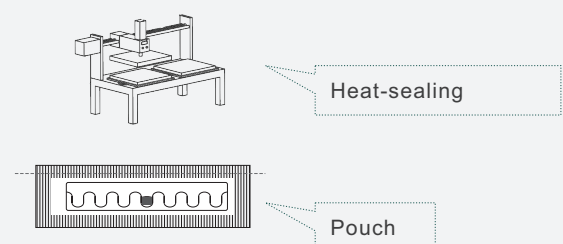

Multiple installation methods are available, such as sewing, heat sealing, pouch, also soft and lightweight for textile integration. Due to the special antenna material, they are compatible for needle detector and MRI (Magnetic Resonance Imaging) machine.

Installation

Technical Features

Model	Hydro LA421-P
RFID Features	
Air Interface Protocol	EPC Class 1 Gen 2, ISO / IEC 18000-63 Type C
Frequency	860-960 MHz
Chip Type	NXP Ucode 9xe
Memory	User - N/A; EPC - 128 bits; TID - 96 bits
Data Storage	> 20 years
Re-write	100,000 times
Read Range (2W ERP)	FCC: > 12.5 m (41.0 ft) ETSI: > 11.0 m (36.1 ft)
Physical Features	
Dimension	70 x 15 mm (2.70 x 0.60 in)
Thickness	1.50 mm (0.06 in) on chip location only, Rest of tag is 0.60 mm (0.03 in)
Weight	0.40 g
Material	Polyester
Installation	Heat-seal the tag onto the textile at 210°C and 0.6-0.8 MPa for 20 seconds or pouch
Durability Features	
Lifespan	200 washing cycles or 3 years, whichever comes first
Washing Method	Laundry, Dry cleaning
Water Extraction Pressure	60 bars
Chemical Resistance	Detergent, Softener, Bleach (Oxygen / Chlorine), Alkali
Washing Temperature	90°C (194°F) / 15 minutes
Pre-drying in Tumble	180°C (356°F) / 30 minutes
Ironing Temperature	185°C (365°F) / 10 seconds
Sterilization Temperature	135°C (275°F) / 20 minutes
Other Features	
Humidity / Temperature-Operating	-20~+85°C (-4~+185°F) / 8~95%RH
Customization	Printing, Encoding, Design, etc.
Package	1000 pcs / bag, 15 bag / box